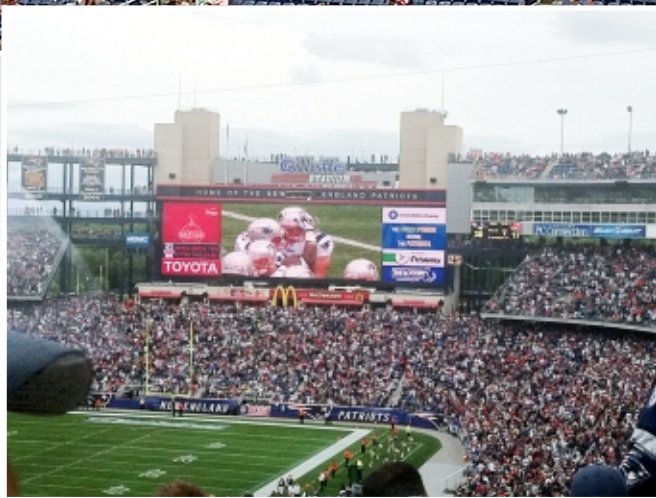

Recent Project

LED Video Scoreboards
Installation at Each End Zone
Gillette Stadium Foxboro, MA

ABC SIGN
CORPORATION